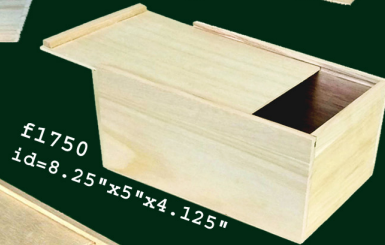

F1763
id=9"sq x 3"

F1766
id=5.625"x5.35"x1.4"

B2115:4"x4"x3.25"

F1709:13.5"x10.5"x5"

F1764
id=6"x10.5" x 2"
three 200ml bottles

F1765
id=7.5"x4.75" x 2.5"

F1806:8"x3.5"x3.25"
Acrylic Lid

B2114:4"x4"x3.25"

F1767
id=6"x4"x2.5"

F1769:id=10.5"x8.5"x3.5"

F1706
id=6.25"x2"x1.5"

F1841
7" sq x1-7/16"
Acrylic Lid

14.5"x12"x4.5"

F3655

F1401:10.5"x5"x1.75"

F1707
id=6.25"sqx2.25"

F1705:12"x9.5"x4.25"

F1703
11.5"x7.5"x4"

F0142
5.5"x4.75"x2.75"

F0244
6.25"x4.75"x2.75"

F3654
14.3"x7.9"
x4.2"

F1750
id=8.25"x5"x4.125"

F3653
14.25"x4"x4.5"

F1770
id=8.25"x7"x4.125"

F0246:12"x9"x1.5"

Fit
White Wine & Champagne

F3307W
14.25"x8"x4.375"

F3306W
14"x12"
x4.375"

Fit
White Wine
& Champagne

F0250:13"x7.5"x4.25"
two wine bottles