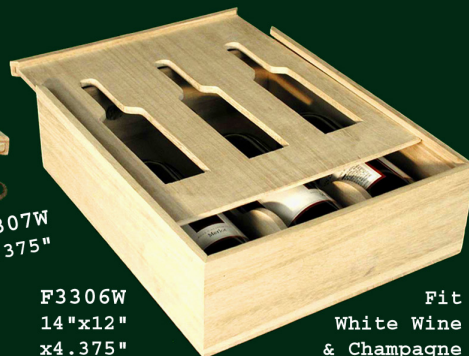

F1763
id=9"sq x 3"

F1766
id=5.625"x5.35"x1.4"

B2115:4"x4"x3.25"

F1709:13.5"x10.5"x5"

F1764
id=6"x10.5" x 2"
three 200ml bottles

F1765
id=7.5"x4.75" x 2.5"

F1806:8"x3.5"x3.25"
Acrylic Lid

B2114:4"x4"x3.25"

F1705:12"x9.5"x4.25"

F1703
11.5"x7.5"x4"

F0142
5.5"x4.75"x2.75"

F0244
6.25"x4.75"x2.75"

F3654
14.3"x7.9"
x4.2"

F1750
id=8.25"x5"x4.125"

F3653
14.25"x4"x4.5"

F1770
id=8.25"x7"x4.125"

F0246:12"x9"x1.5"

Fit
White Wine & Champagne

F3307W
14.25"x8"x4.375"

F3306W
14"x12"
x4.375"

Fit
White Wine
& Champagne

F0250:13"x7.5"x4.25"
two wine bottles