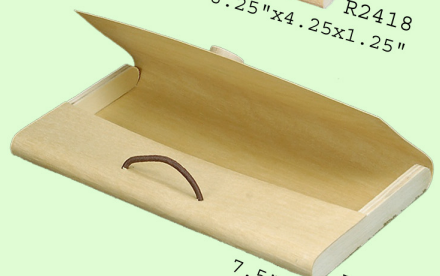

R1401
3"x2.15"x1.75"

R1400L
3"x2.25"x1.875"

Holds one bottle red or white wine

R4253
3.5"dia x 13"

R1107: 11.5"x7.5"x2.5"
three 375ml bottles

R1400
3"x2"x1.75"

R2416: 5.5"x4.25"x1.25"

R1103
6.25"x4"x2.25"

R2418
8.25"x4.25"x1.25"

R1106: 11.5"x5"x2.5"
two 375ml bottles

R1488
7.5"x3.75"x0.5"

R1101: 7.5"x7.25"x1.5"

R1102
4.25"x2.5"x1.25"

R1100
6.5"x6.25"x1"