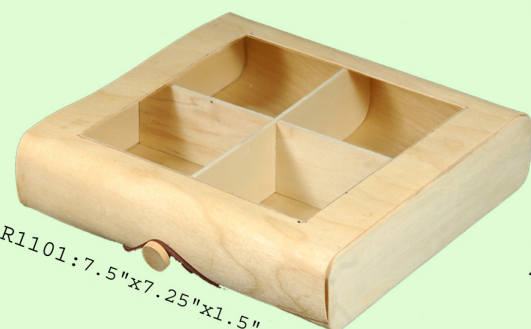

R1401
3"x2.15"x1.75"

R1400L
3"x2.25"x1.875"

Holds one bottle red or white wine

R4253
3.5"dia x 13"

R1107: 11.5"x7.5"x2.5"
three 375ml bottles

R1400
3"x2"x1.75"

R2416: 5.5"x4.25"x1.25"

R1103
6.25"x4"x2.25"

R2418
8.25"x4.25"x1.25"

R1106: 11.5"x5"x2.5"
two 375ml bottles

R1488
7.5"x3.75"x0.5"

R1101: 7.5"x7.25"x1.5"

R1102
4.25"x2.5"x1.25"

R1100
6.5"x6.25"x1"