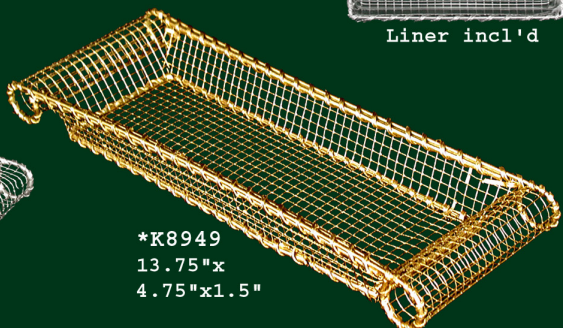

OPEN

DRU

Metallic

*K9976
8.75"sq x2.5"

open face
*K2018
7.25"x6.5"x1.25"

open face
*K2018S
7.25"x6.5"x1"

opens here
*K6108R:5"
x1.5"x4.25"

open face
*K9978:10"x8"x1.5"

open face
*K9114
11"x9"x1.25"

opens here
*K6104R
2.25"sq x3.25"

opens here
*K9024
3"sqx6"

open face
*K9023
12.5"x6"x1.25"

open face
*K9012
14.5"x5"x1.25"

open face
*K2019
6.25"x8.5"x1.5"

*K7729
9"x7"x3"

opens here
W4217
6.75"dx7"

*K9106
11"x9.25"
x1.25"

*K2017
7.5"x6.5"x2.5"

open face
*K9108
8"x7.5"x1.25"

*K9109
11.75"x13"
x0.75"

open face
*K3374s
8.5"x7.5"x1.25"

*K9202
8.75"x7.5"x2"

*K9101
11"x7.75"x1.75"

*K8949
13.75"x
4.75"x1.5"

Liner incl'd

*K9402
8.75"x4.75"x1.5"

*K9102
8.5"x6.75"x1.25"