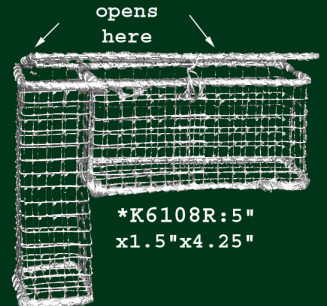

OPEN

DRU

Metallic

*K9976
8.75"sq x2.5"

open face
*K2018
7.25"x6.5"x1.25"

open face
*K2018S
7.25"x6.5"x1"

opens here
*K6108R:5"
x1.5"x4.25"

open face
*K9978:10"x8"x1.5"

open face
*K9114
11"x9"x1.25"

opens here
*K6104R
2.25"sq x3.25"

opens here
*K9024
3"sqx6"

open face
*K9023
12.5"x6"x1.25"

open face
*K9012
14.5"x5"x1.25"

open face
*K2019
6.25"x8.5"x1.5"

*K7729
9"x7"x3"

opens here
W4217
6.75"dx7"